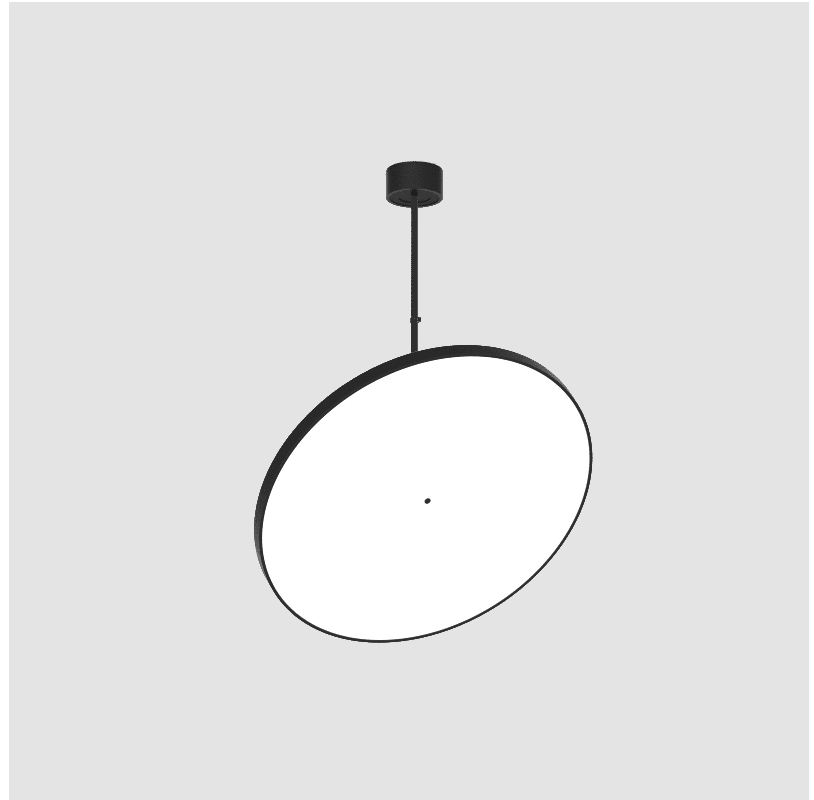

SIGN DIVA FLEX SUSPENSION

A30859-

base number LED Dimming Color Temperature Finishes (Diamond) Finishes (Triangle) Finishes (Circle) Diffuser

- To build a product code in our configurator select the specify button on the base model # product page
- To build a manual product code on this datasheet choose from the options listed below in blue font and add the suffix to the base model #

GENERAL

Series: Sign Diva Flex
 Subseries: Sign Diva Flex
 Brand: Prolicht
 Division: Architectural
 Mounting Type: Suspension
 Mounting Location: Ceiling
 Subcategory: Pendant

PHYSICAL

Diameter (mm): 1100
 Diameter (in): 43 ⁵/₁₆
 Height (mm): 870
 Height (in): 34 ¹/₄
 Light Distribution: Adjustable / Direct
 Weight (kg): 9
 Weight (lbs): 11.2
 Diffuser: PMMA - Opal / Micro-Prism / Sparkling Secret / Vintage Industrial
 Fixture Finish: SSR / BKV / CWI / CRY / HAB / UFT / ITA / RUA / FTG / MYG / LOD / PUS / FRO / FUP / KIA / POP / BLS / SPG / MEY / GOH / GUM / CHC / COM / ABZ / JAG / OBR / MOS / ROR
 Fixture Material: Extruded Aluminum / Steel

Adjustability: Rotational 170°; Tilt 90°

RATINGS AND CERTIFICATIONS

Certified By: Certified for North American Standards
 IP rating: IP20

SIGN DIVA FLEX SUSPENSION

A30859-

PROJECT	_____
TYPE	_____
SPECIFIER	_____
QUANTITY	_____
DATE	_____